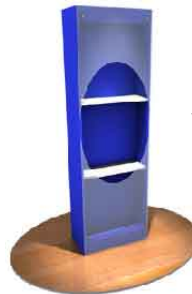

F11-W001
Center 10ft wall
Printed 1 side
\$5,319.00

F11-W002
Left wing
Printed 1 side
\$1,325.00

F11-W003
Right wing
Printed 1 side
\$1,325.00

GRAPHIC MODULES

F11-S001
Tall graphic
module with
ellipse sign
\$1,655.00

F11-S002
Short graphic
module with
oval sign
\$1,583.00

F11-S003
Multi graphic
module with
header and
plex circles
\$2,476.00

MERCHANDISER MODULES

F11-T001
Tower module
with plex standoffs
\$2,183.00

F11-T002
Display module
with shelving
\$2,291.00

F11-T003
POP module
with sign and
shelving
\$3,035.00

MEDIA MODULES

FC-002
Tall media
module
\$1,277.00

FC-003
Short media
module
\$1,277.00

FC-004
Media module
with cube
\$1,716.00

COUNTER/SEATING MODULES

FC-001
Double counter
with storage
\$1,505.00

FC-005
Seating module
with vinyl cushion
\$995.00

PACKING

L-5TUB52
Padded Supertub
with dividers
\$1,350.00