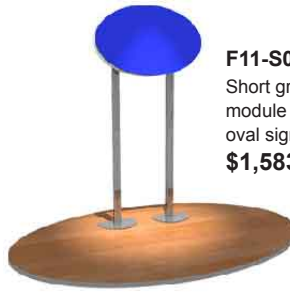

\$21,175.00*

10 X 10

- 1) F11-W001
- 1) F11-T001
- 1) FC-003
- 2) FC-005
- 1) L-5TUB52

\$12,125.00*

Components (see other side for packages)

*Graphics not included. Prices subject to change.

FABRIC WALL MODULES

F11-W001
Center 10ft wall
Printed 1 side
\$5,319.00

F11-W002
Left wing
Printed 1 side
\$1,325.00

F11-W003
Right wing
Printed 1 side
\$1,325.00

GRAPHIC MODULES

F11-S001
Tall graphic
module with
ellipse sign
\$1,655.00

F11-S002
Short graphic
module with
oval sign
\$1,583.00

F11-S003
Multi graphic
module with
header and
plex circles
\$2,476.00

MERCHANDISER MODULES

F11-T001
Tower module
with plex standoffs
\$2,183.00

F11-T002
Display module
with shelving
\$2,291.00

F11-T003
POP module
with sign and
shelving
\$3,035.00

MEDIA MODULES

FC-002
Tall media
module
\$1,277.00

FC-003
Short media
module
\$1,277.00

FC-004
Media module
with cube
\$1,716.00

COUNTER/SEATING MODULES