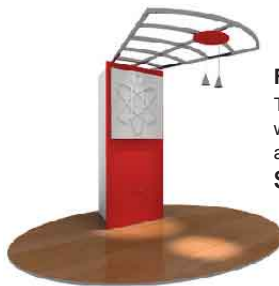

*Graphics not included. Prices subject to change.

FABRIC WALLS & CANOPIES

F36-W001
Concave wall
Printed 1 side
\$4,290.00

F36-W002
Convex wall
Printed 1 side
\$4,290.00

F36-W003
Aluminum tube
canopy frame
\$1,908.00

GRAPHIC/POP MODULES

F36-S001
POP module with
plex graphic space
\$2,406.00

F36-S002
Media module
with counter
\$2,945.00

F36-S003
Graphic module
with literature
holders
\$2,510.00

TOWER MODULES

F36-T001
Tower module
with plex, canopy
and storage
\$4,416.00

F36-T002
Tower module
with ceiling, plex
sign and plasma
space
\$2,013.00

F36-T003
POP module
with sign and
shelving
\$2,648.00

MEDIA MODULES

FC-002
Tall media
module
\$1,277.00

FC-003
Short media
module
\$1,277.00